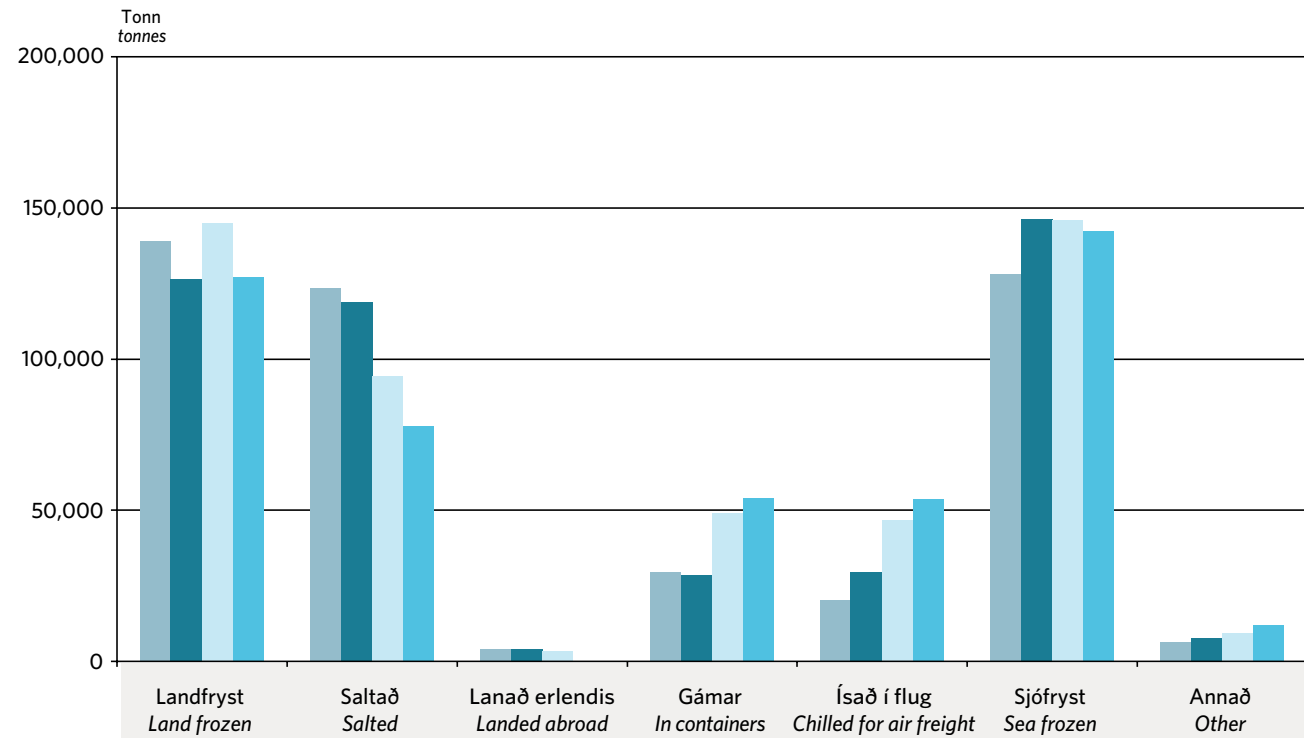

Á myndinni má sjá skiptingu botnfiskafla af Íslandsmiðum í verkun á árunum 1997-2007.

The figure presents a break-down of the processing of demersal catch from Icelandic waters in the years 1997-2007.

Heimild: Fiskistofa, Hagstofa Íslands Source: Directorate of Fisheries, Statistics Iceland