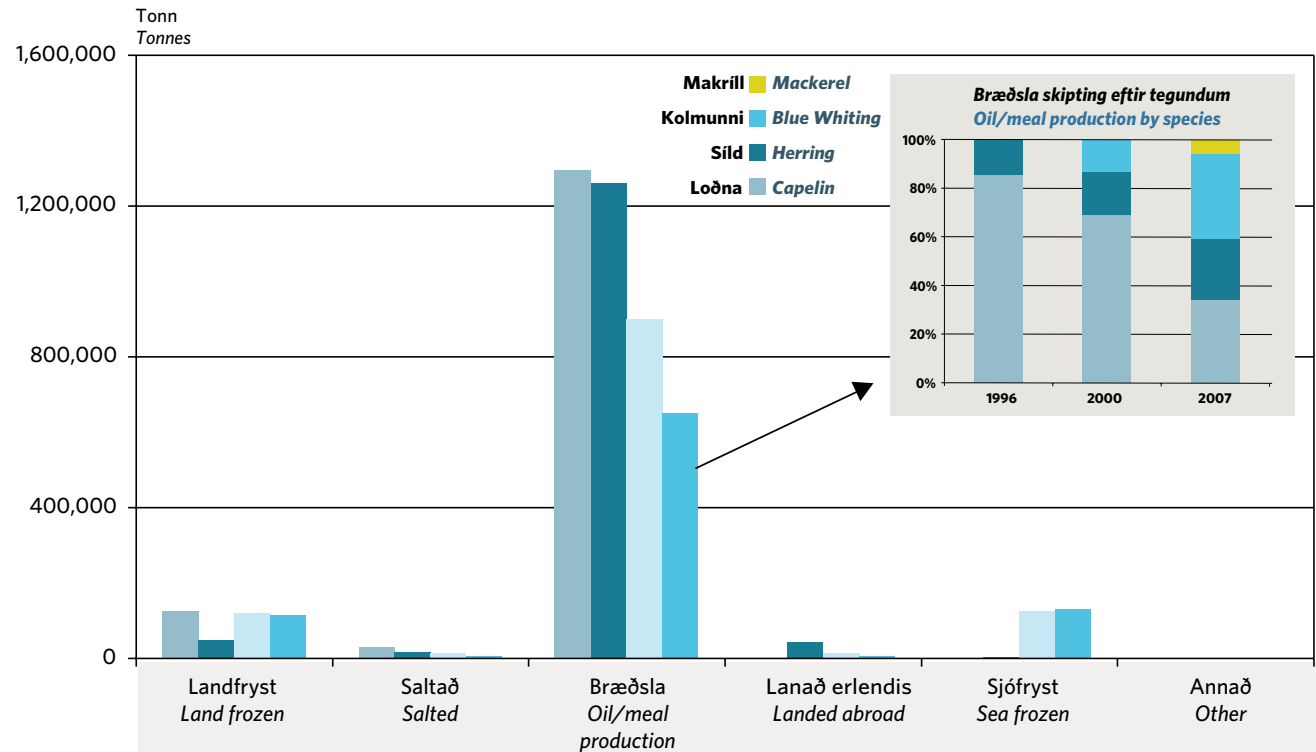

Á myndinni má sjá skiptingu uppsjávarafla af Íslandsmiðum í verkun á árunum 1997-2007.

This figure presents a breakdown of the processing of pelagic catch from Icelandic waters in the years 1997-2007.

- 1997
- 2001
- 2004
- 2007

Heimild: Fiskistofa, Hagstofa Íslands Source: Directorate of Fisheries, Statistics Iceland