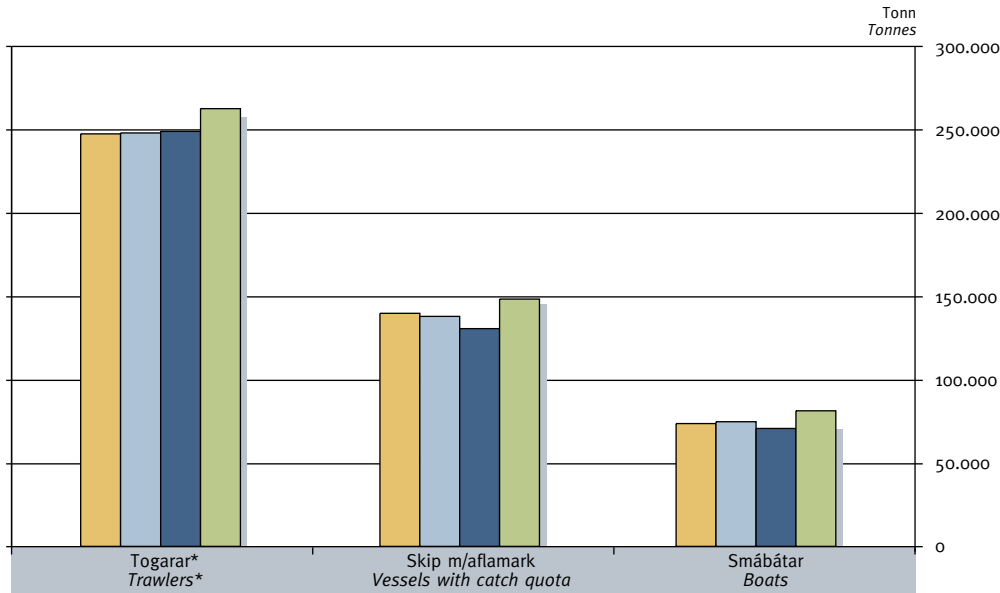

Catch and catch quota

Hér sést skipting botnfisk-
afla af Íslandsmiðum eftir
kvótaflokki skipa á árunum
1998-2005.

*This figure shows the
breakdown of demersal
catch from Icelandic waters
by quota class of fishing
vessels in the period 1998-
2005.*

- 1998 ■
- 2000 ■
- 2002 ■
- 2005 ■

*1998 ísfisktogara og vinnsluskip
*1998 chilled-fish trawlers and processing vessels