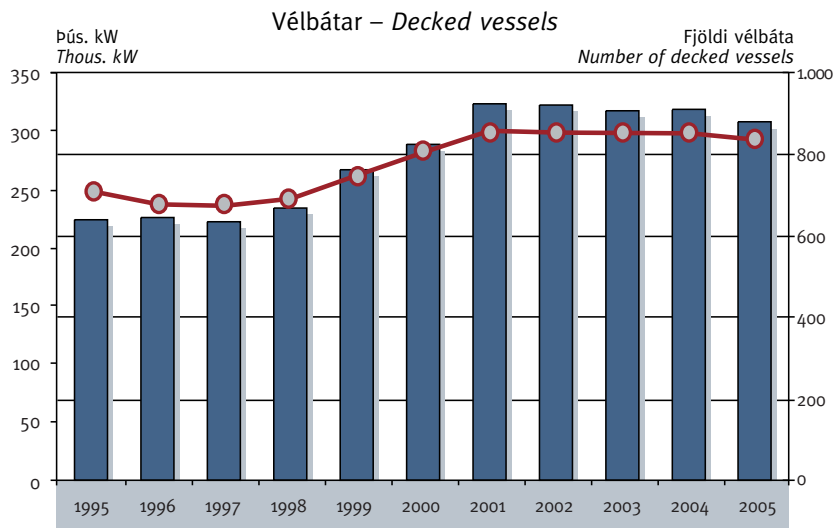

The fishing fleet

Myndirnar sýna afl og fjölda togara og vélbáta (þilskipa) – *The figures show the engine power and the number of trawlers and decked vessels*

● Fjöldi vélbáta
Number of trawlers

■ Samantlagt afl aðalvéla vélbátaflotans
Vessel fleet - power of main engines