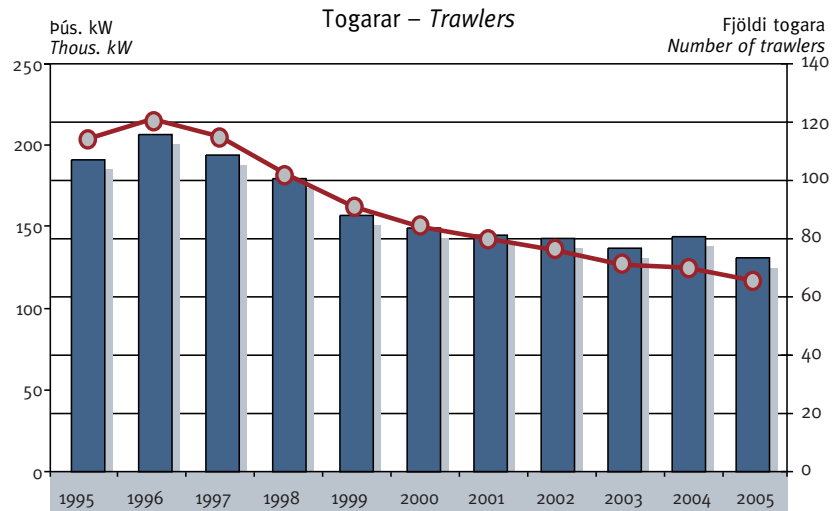

The fishing fleet

Myndirnar sýna afl og fjölda togara og vélbáta (þilskipa) – *The figures show the engine power and the number of trawlers and decked vessels*