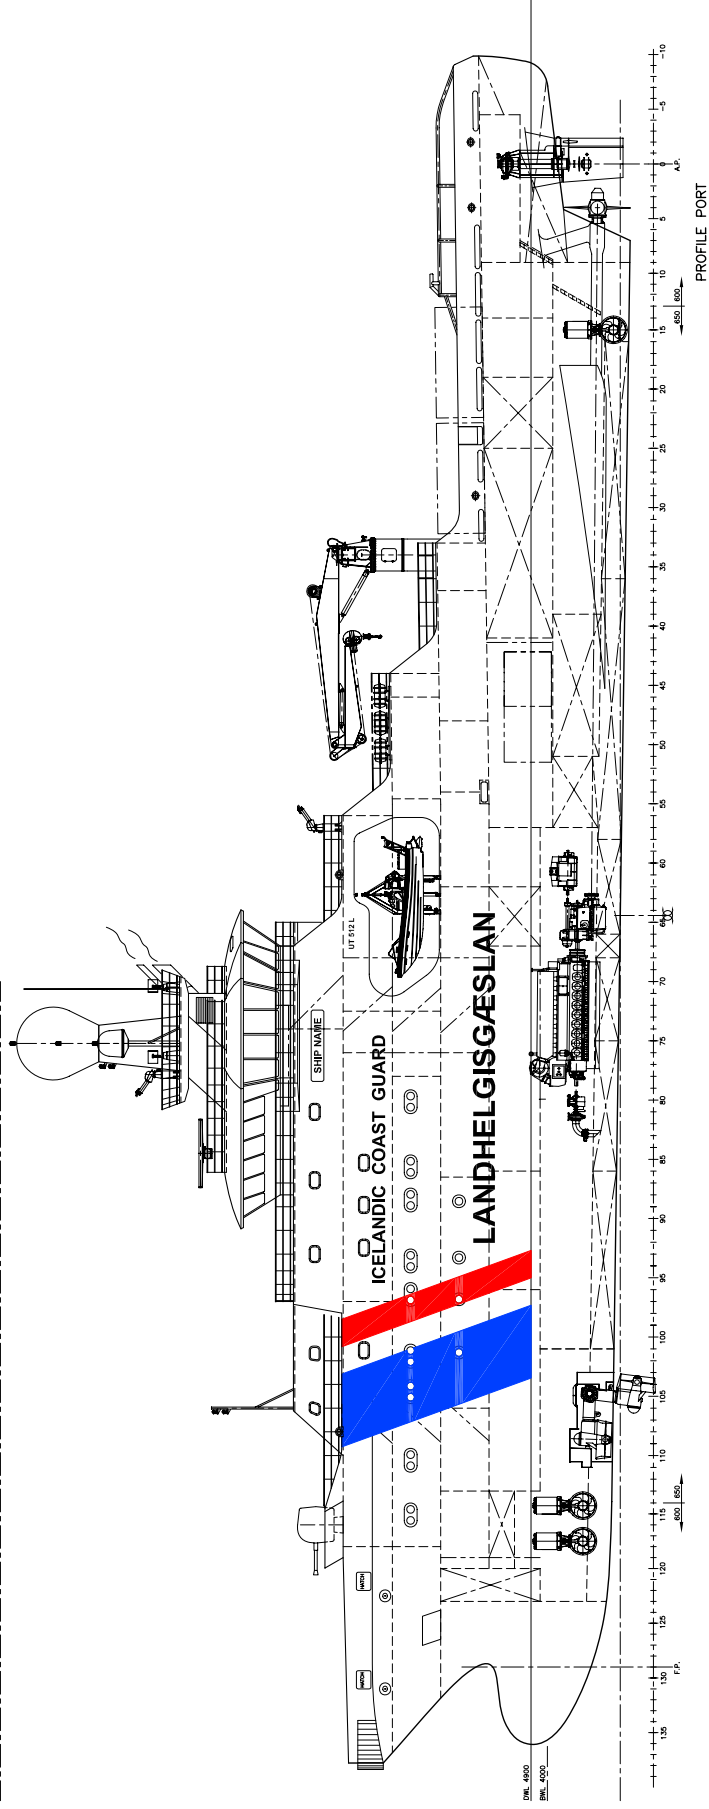

Rolls-Royce
UT-Design™

UT 512 L
COASTGUARD VESSEL

ANSI DPMPT 28M-20000

PROFILE STARBOARD

PROFILE PORT

ANSI DPMPT 28M-20000