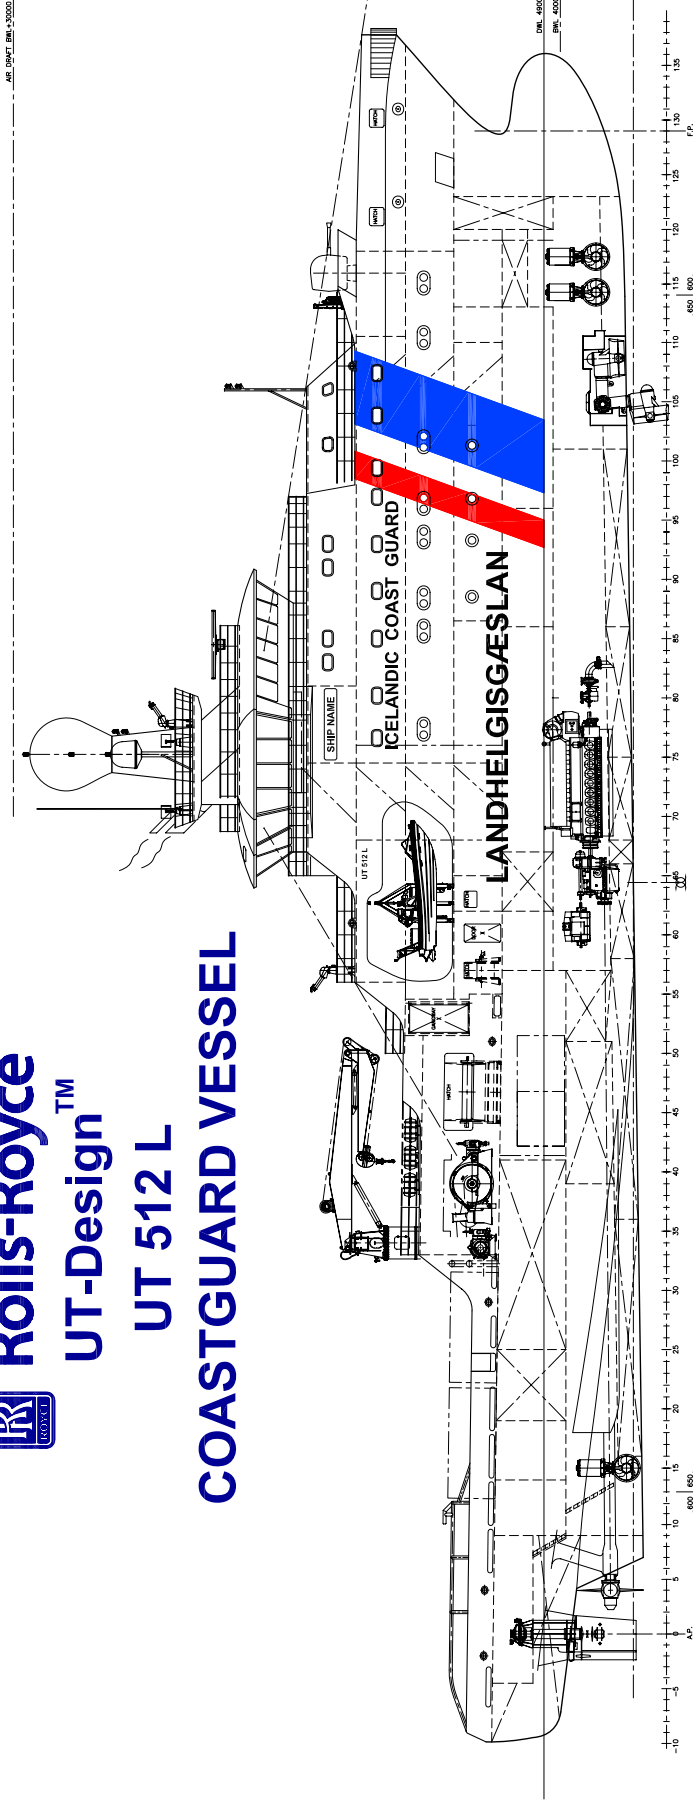

Rolls-Royce
UT-Design™

UT 512 L
COASTGUARD VESSEL

ANSI DPMPT 28M-20000

PROFILE STARBOARD

PROFILE PORT

ANSI DPMPT 28M-20000